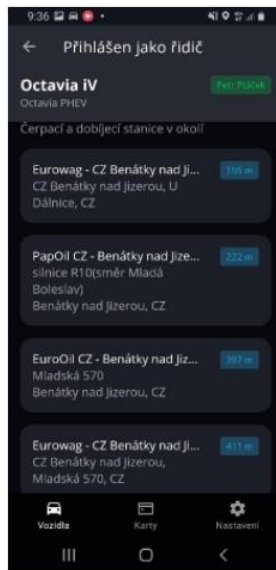

WD DRIVER

Replace your hardware peripherals (disconnect switches, VIN chips, alarm sirens) with the WD DRIVER!

Order the mobile app from your sales representative or phone technical support at 233 555 111.