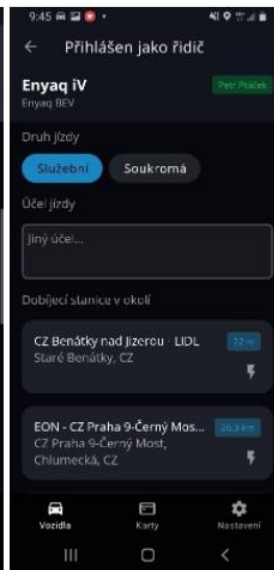

WD DRIVER

Replace your hardware peripherals (disconnect switches, VIN chips, alarm sirens) with the WD DRIVER!

Order the mobile app from your sales representative or phone technical support at 233 555 111.