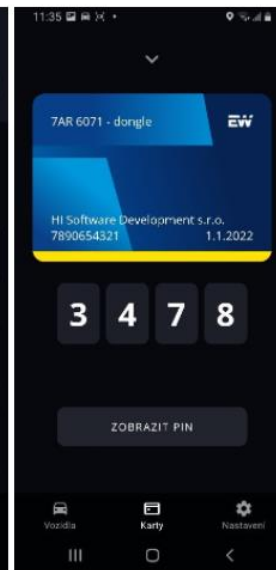

WD DRIVER

Replace your hardware peripherals (disconnect switches, VIN chips, alarm sirens) with the WD DRIVER!

Order the mobile app from your sales representative or phone technical support at 233 555 111.